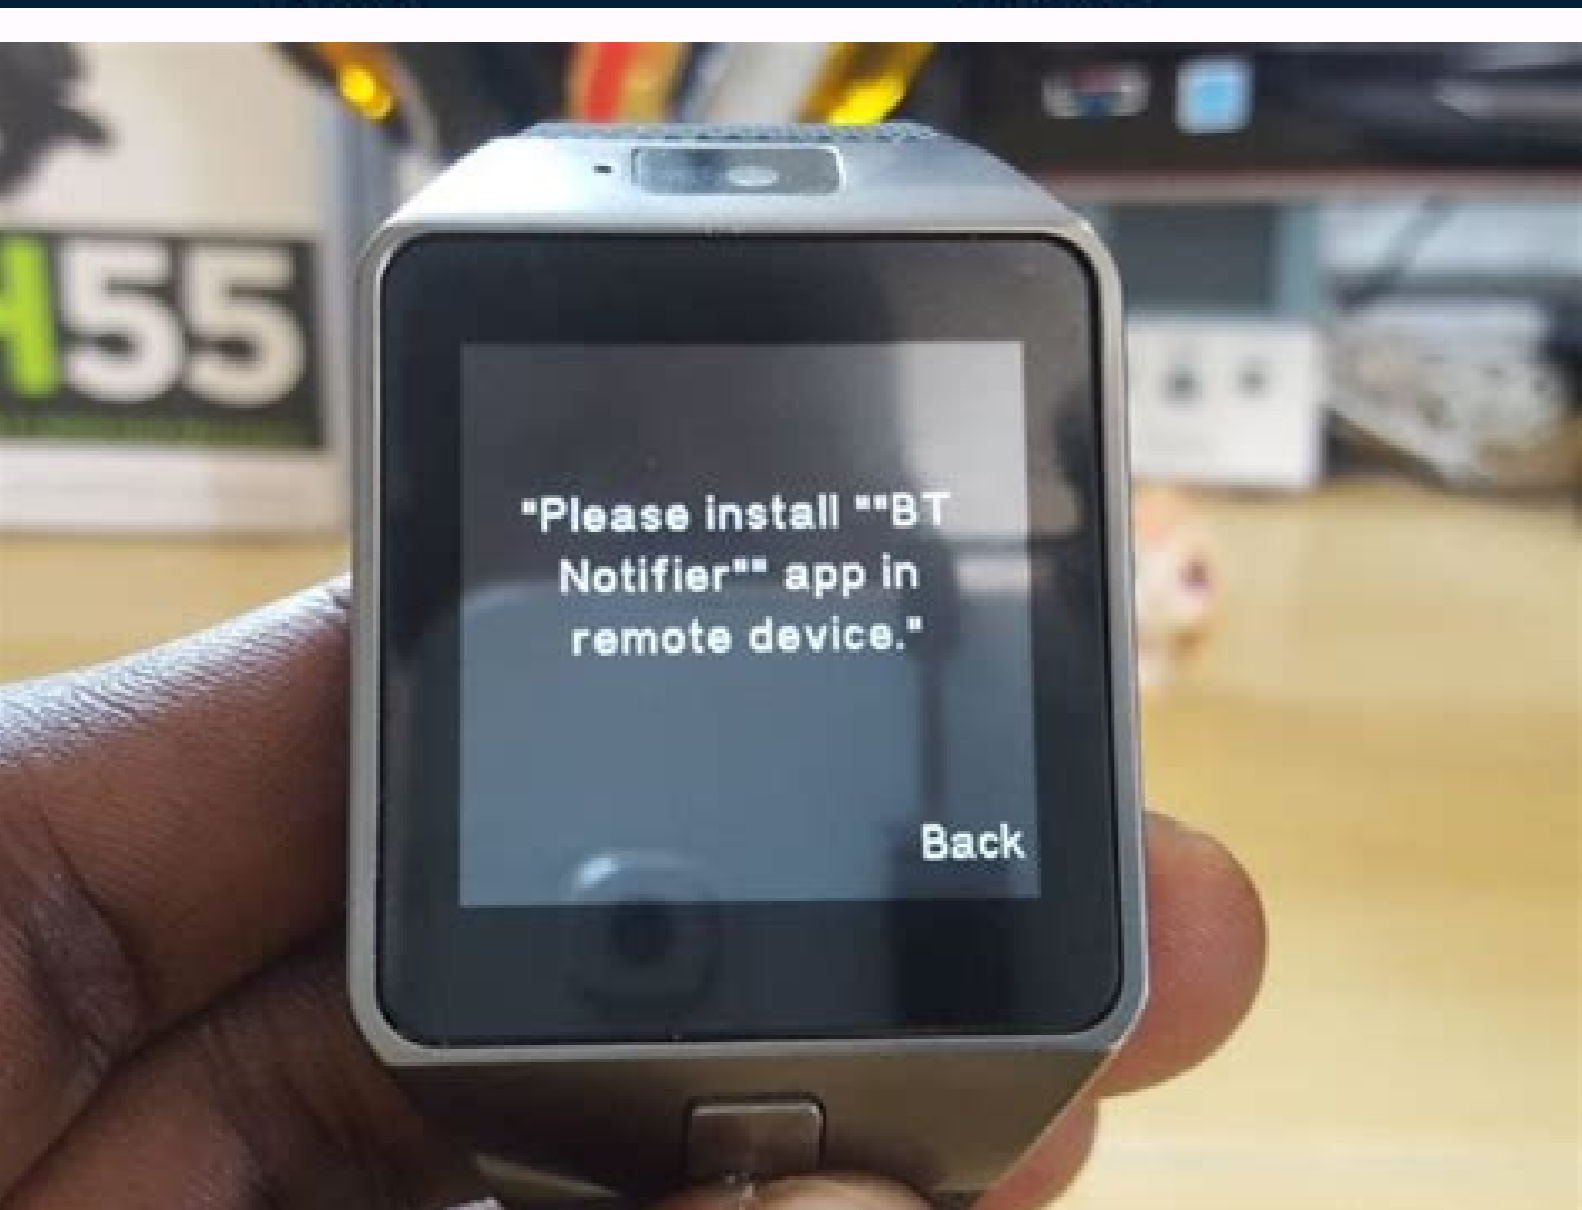

Bt notifier app in remote

Continue

Please install bt notifier app in remote ne demek. What does bt notifier app in remote mean. Bt notifier app in remote device free download for iphone. Please install bt notifier app in remote device iphone. Please install bt notifier app in remote device. Bt notifier app in remote device. Bt notifier app in remote device free download.