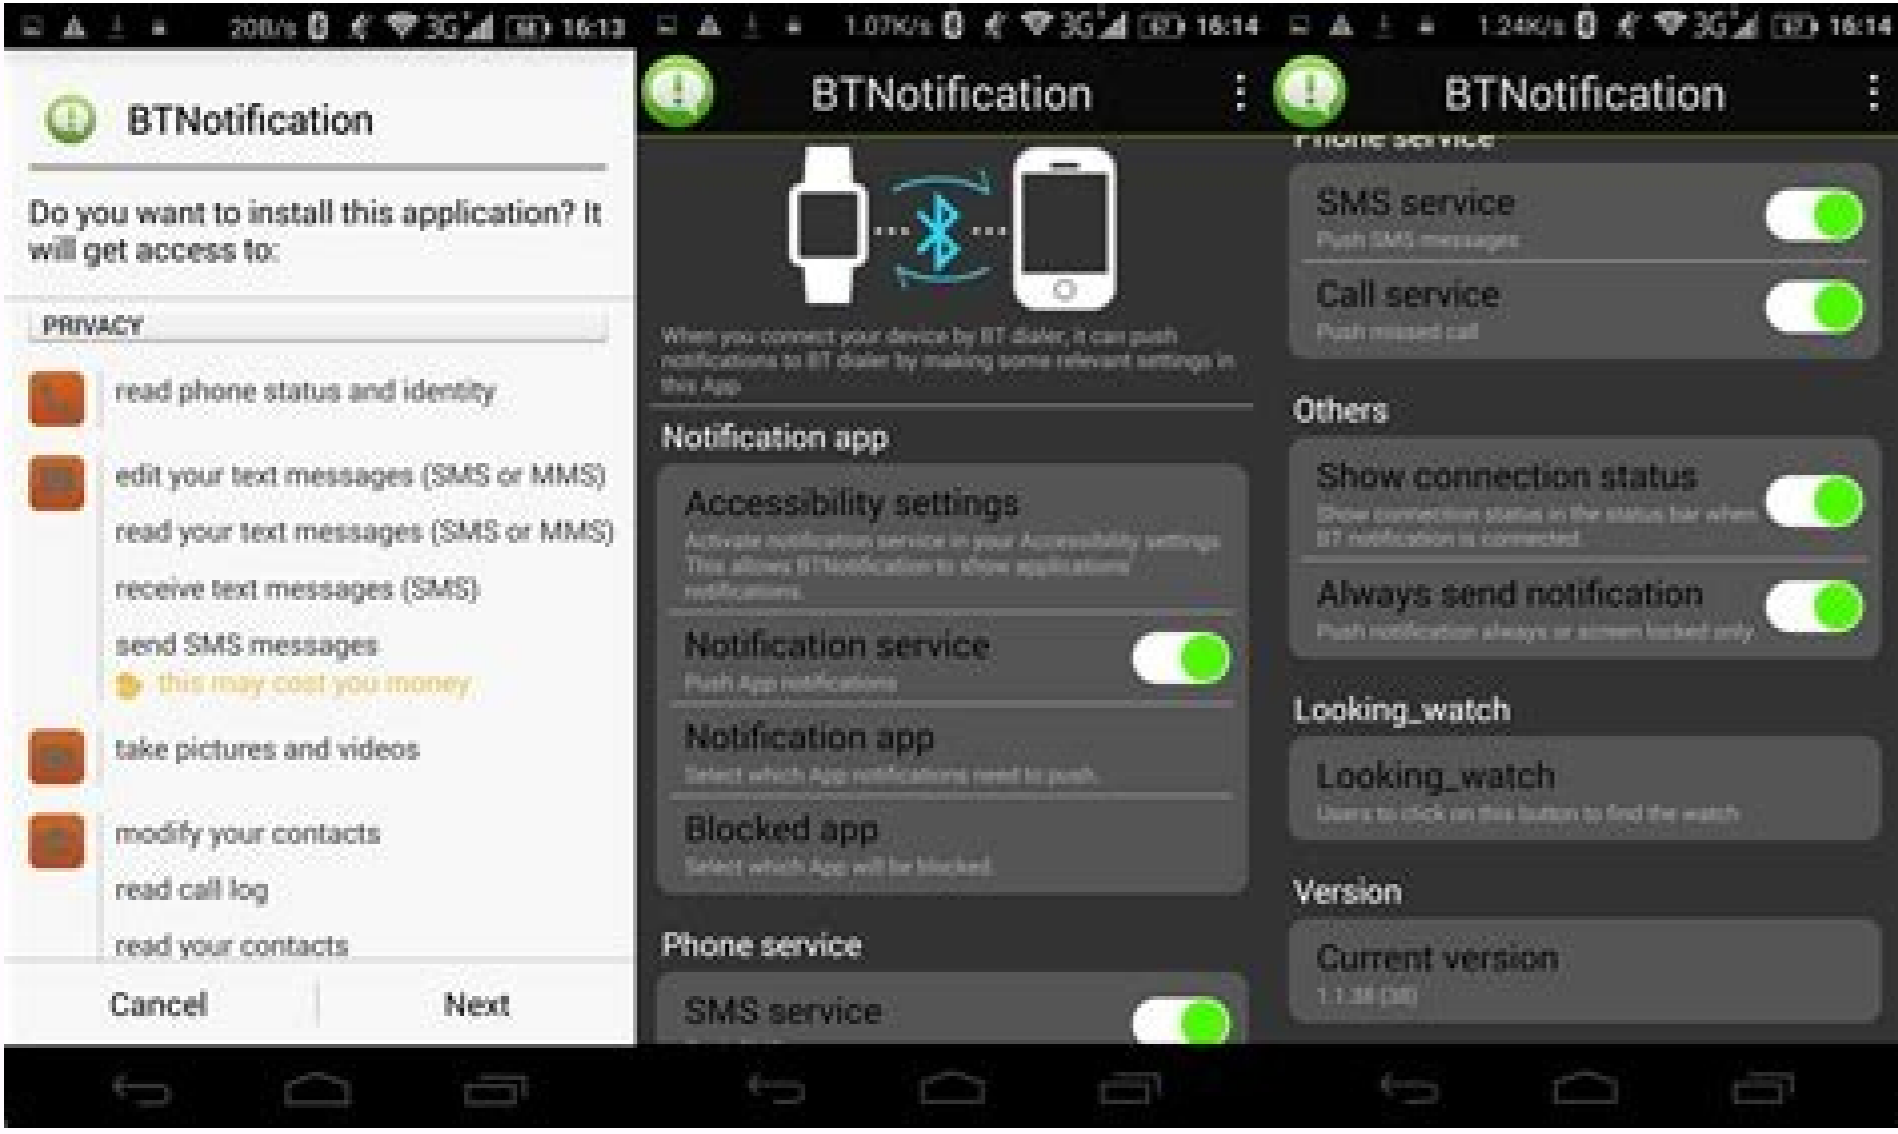

Please install bt notifier app in remote ne demek. What does bt notifier app in remote mean. Bt notifier app in remote device free download for iphone. Please install bt notifier app in remote device iphone. Please install bt notifier app in remote device. Bt notifier app in remote device. Bt notifier app in remote device free download.