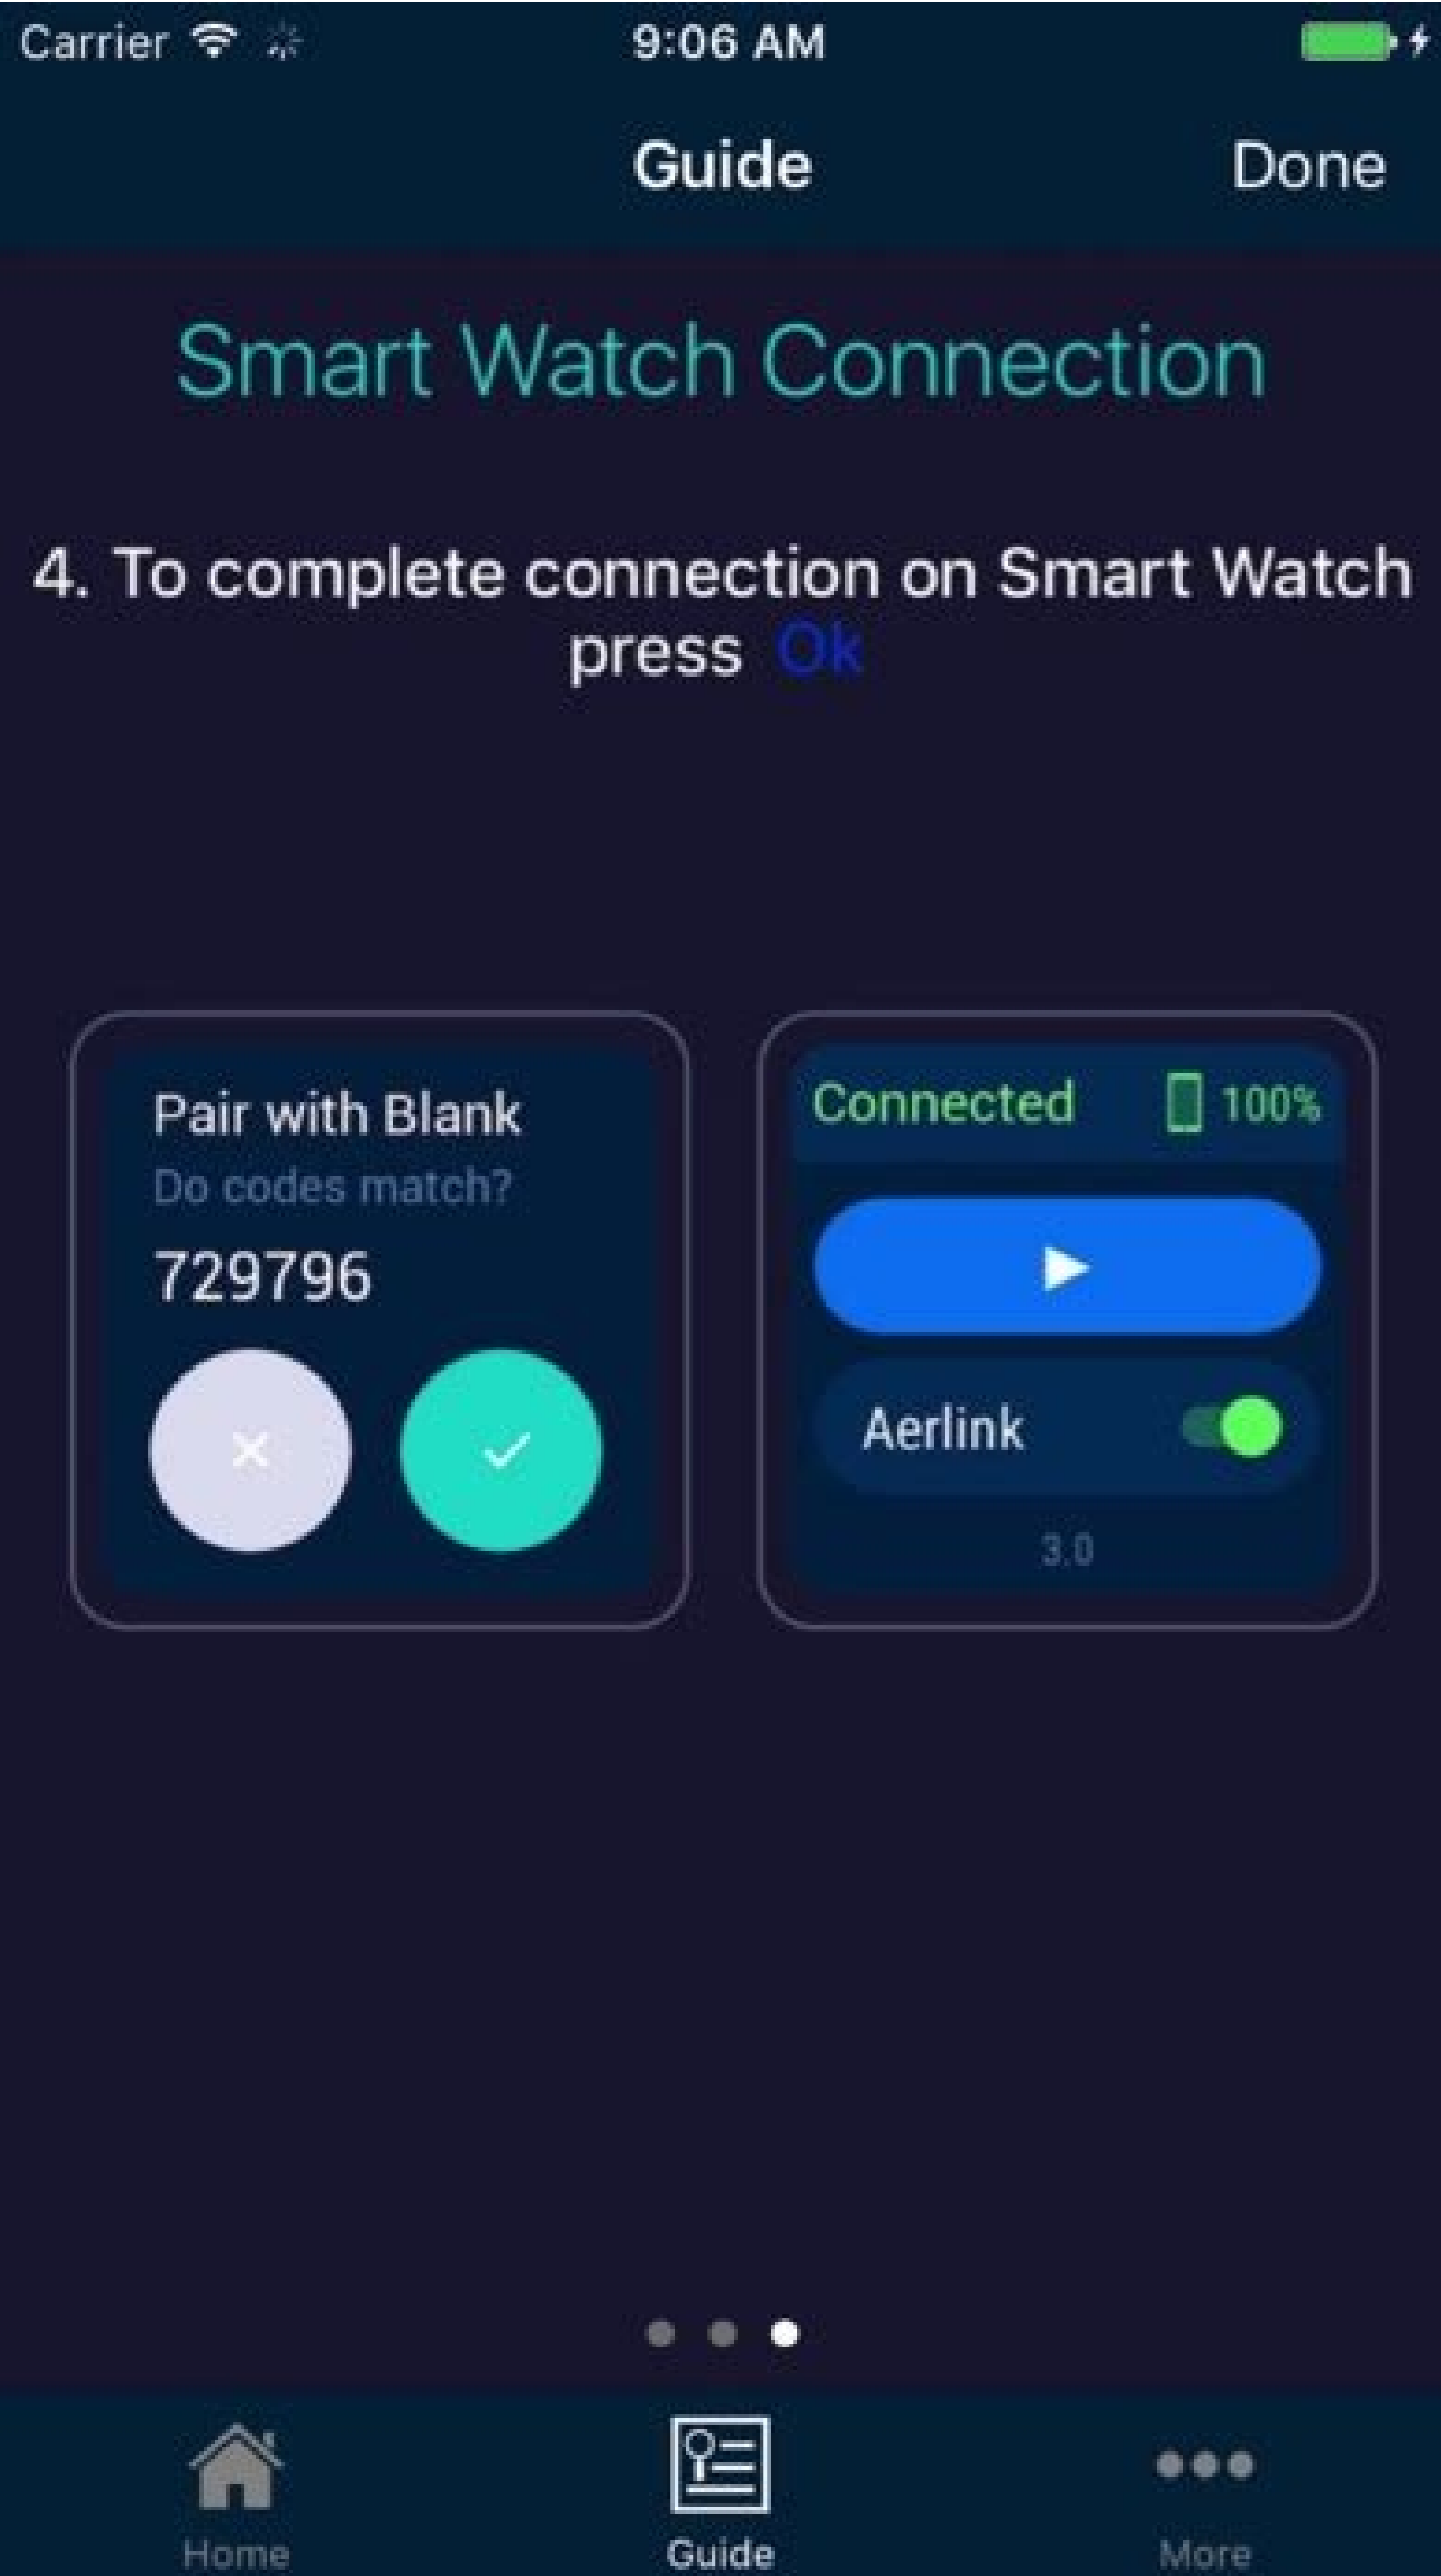

Bt notifier app in remote

Continue

Please install bt notifier app in remote ne demek. What does bt notifier app in remote mean. Bt notifier app in remote device free download for iphone. Please install bt notifier app in remote device iphone. Please install bt notifier app in remote device. Bt notifier app in remote device. Bt notifier app in remote device free download.